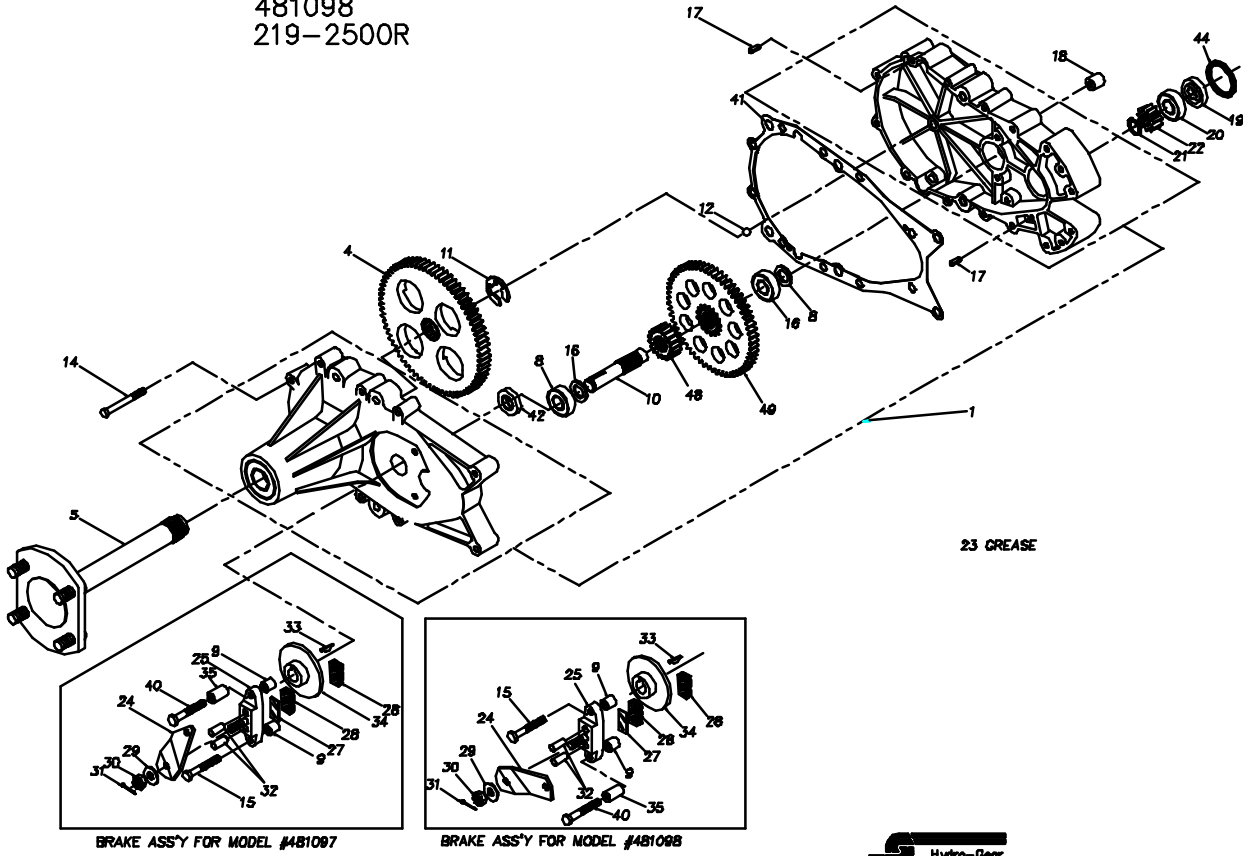

481097  
219-2500L

481098  
219-2500R

481097  
219-2500L

481098  
219-2500R

REF	PART NO.	QTY	DESCRIPTION	REF	PART NO.	QTY	DESCRIPTION
1	70598	1	KIT - SERVICE HOUSING	27	44134	1	PLATE, PUCK
4	44358	1	SPLINED 72 TOOTH FINAL DRIVE GEAR	28	44132	2	PUCK, BRAKE
5	62681	1	ASSY, AXLE	29	44130	1	WASHER, 7/16 X 7/8 OD X 0.06 HT
		1	AXLE SHAFT	30	44142	1	NUT, CASTLE 5/16-24 PL
		4	LUG BOLT	31	44101	1	PIN, COTTER
8	44147	2	BALL BEARING .625ID X 1.57 X .47	32	44127	2	PIN, BRAKE ACTUATING
9	23770	2	BRAKE SPACER	33	44143	1	KEY, HI PRO 3/16 X 5/8
10	44351	1	BRAKE SHAFT (SPLINED)	34	44090	1	DISC, BRAKE
11	44359	1	E-RING	35	23711	1	SPACER, TORSION SPRING
12	9001214-3700	1	BALL, 3/8" DIAMETER	40	44612	1	BOLT, 1/4-20 X 2-1/2
15	44276	1	BOLT, 1/4-20 X 1-1/2"	41	50223	1	GASKET, HSG
14	44366	8	BOLT, 1/4-20 X 2-1/2"	42	50263	1	OIL SEAL, 1.25 X .625
16	44371	2	WASHER, 5/8ID X 1.0 OD X .01 THK	44	50267	1	O-RING
17	44269	2	PIN, SPRING 3/16" X 1/2" LONG	48	50419	1	17T GEAR
18	23749	2	MOUNTING SPACER	49	50420	1	60T GEAR
19	44355	1	BEARING SPACER				
20	44232	1	BALL BEARING 15 MM X 35 MM X 11 MM				
21	44354	1	RETAINING RING				
22	44353	1	11 TOOTH INPUT GEAR				
23	50416	2	GREASE(10 OZ TUBE)				
24	44094	1	ARM, BRAKE ACTUATOR (LH ASSY)				
-	44613	1	ARM, BRAKE ACTUATOR (RH ASSY)				
25	62589	1	ASSY, BRAKE YOKE				
		1	BRAKE YOKE				
		1	SQUARE HEAD BOLT				